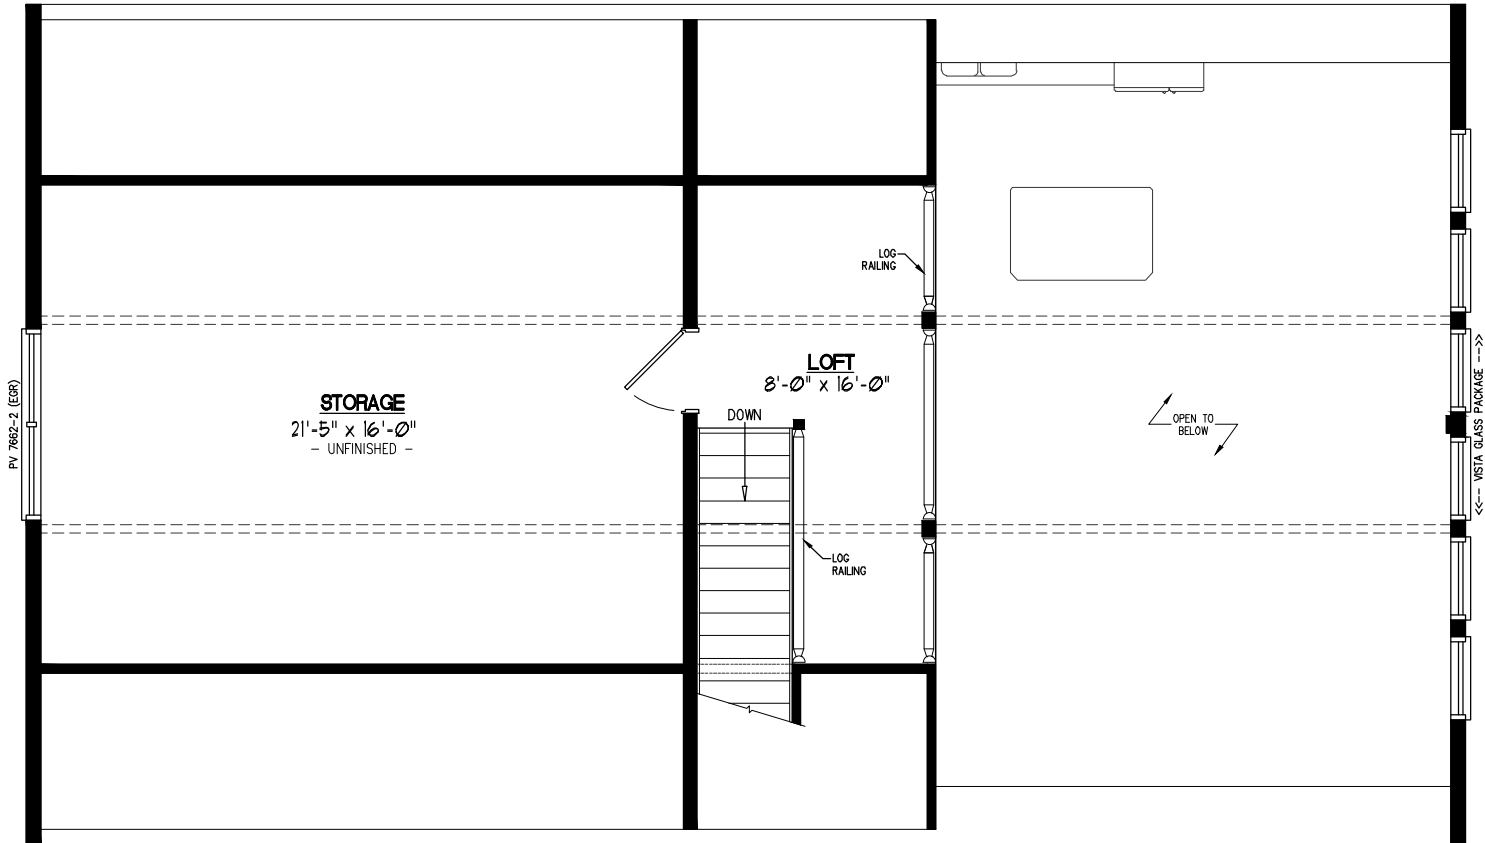

28x48 MOUNTAINEER DELUXE Plan #28MD1405

28x48 MOUNTAINEER DELUXE Plan #28MD1405 2nd Floor