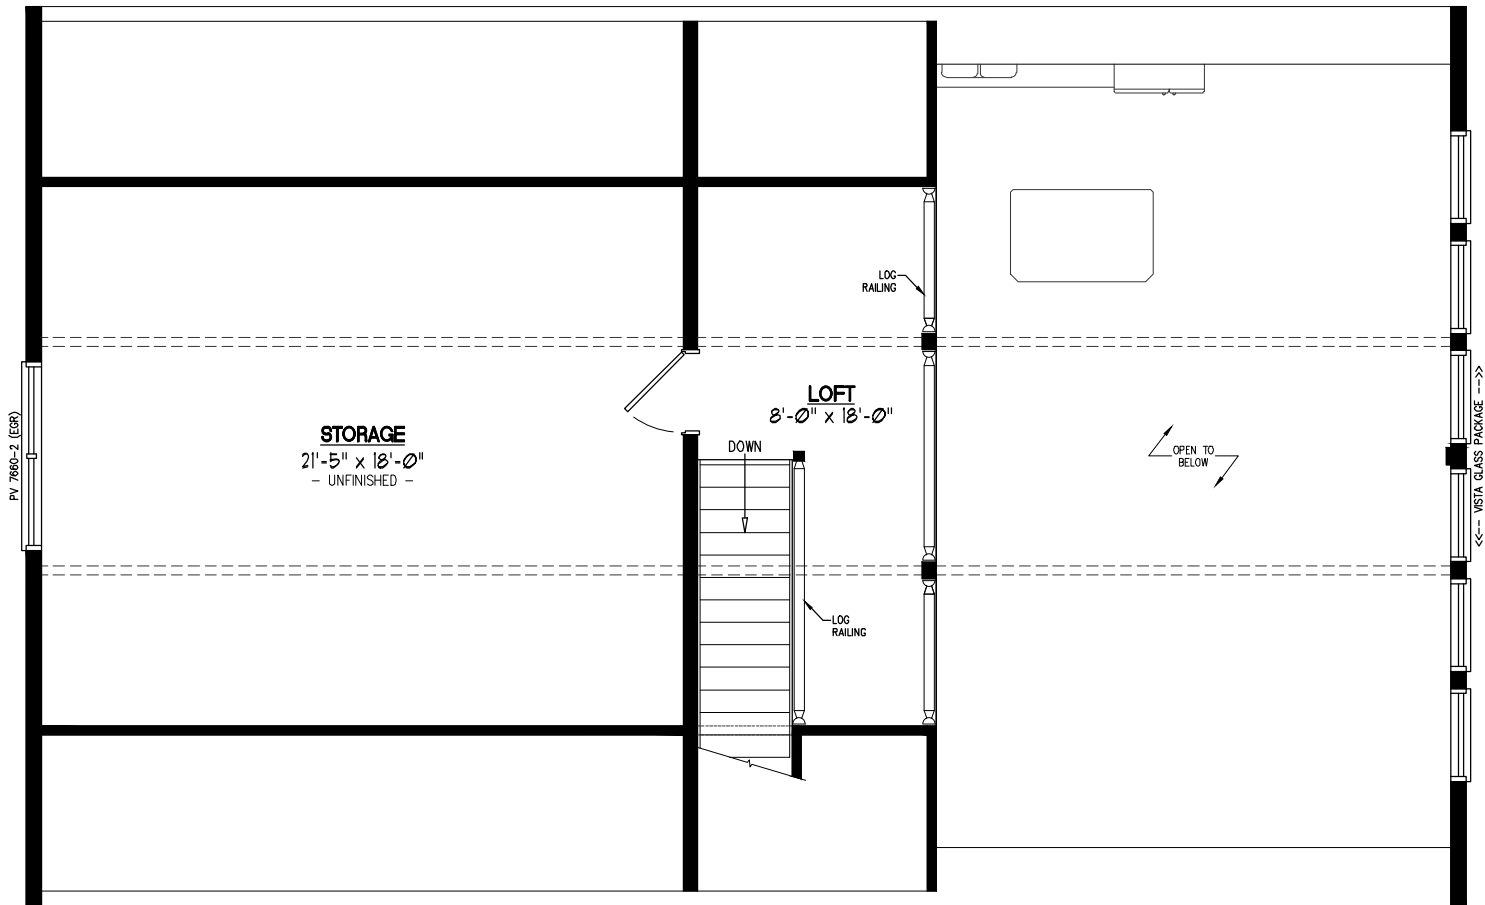

30x48 MOUNTAINEER DELUXE Plan #30MD1405

30x48 MOUNTAINEER DELUXE Plan #30MD1405 2nd Floor