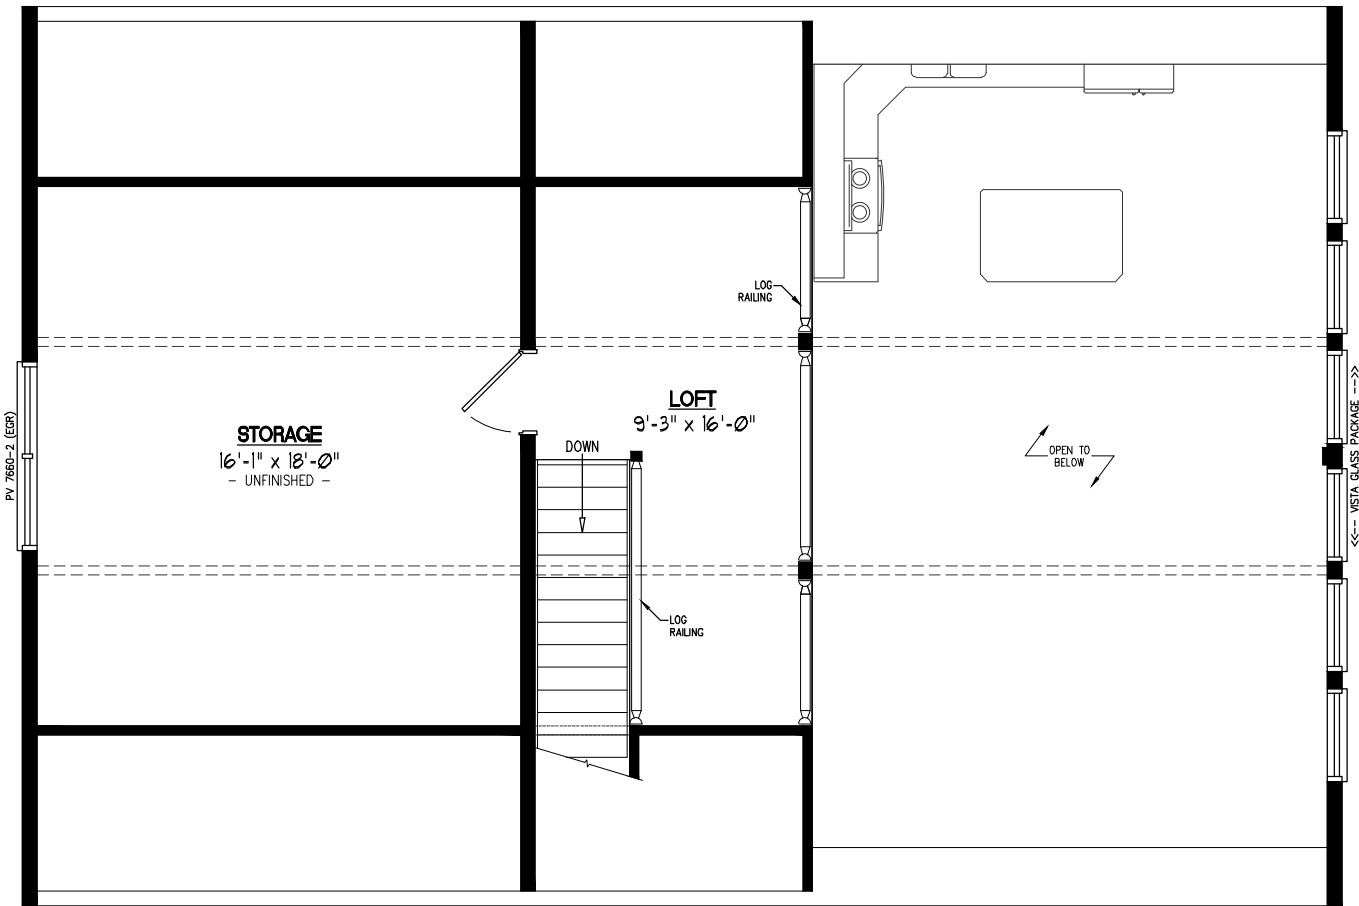

30x44 MOUNTAINEER DELUXE Plan #30MD1404

30x44 MOUNTAINEER DELUXE Plan #30MD1404 2nd Floor