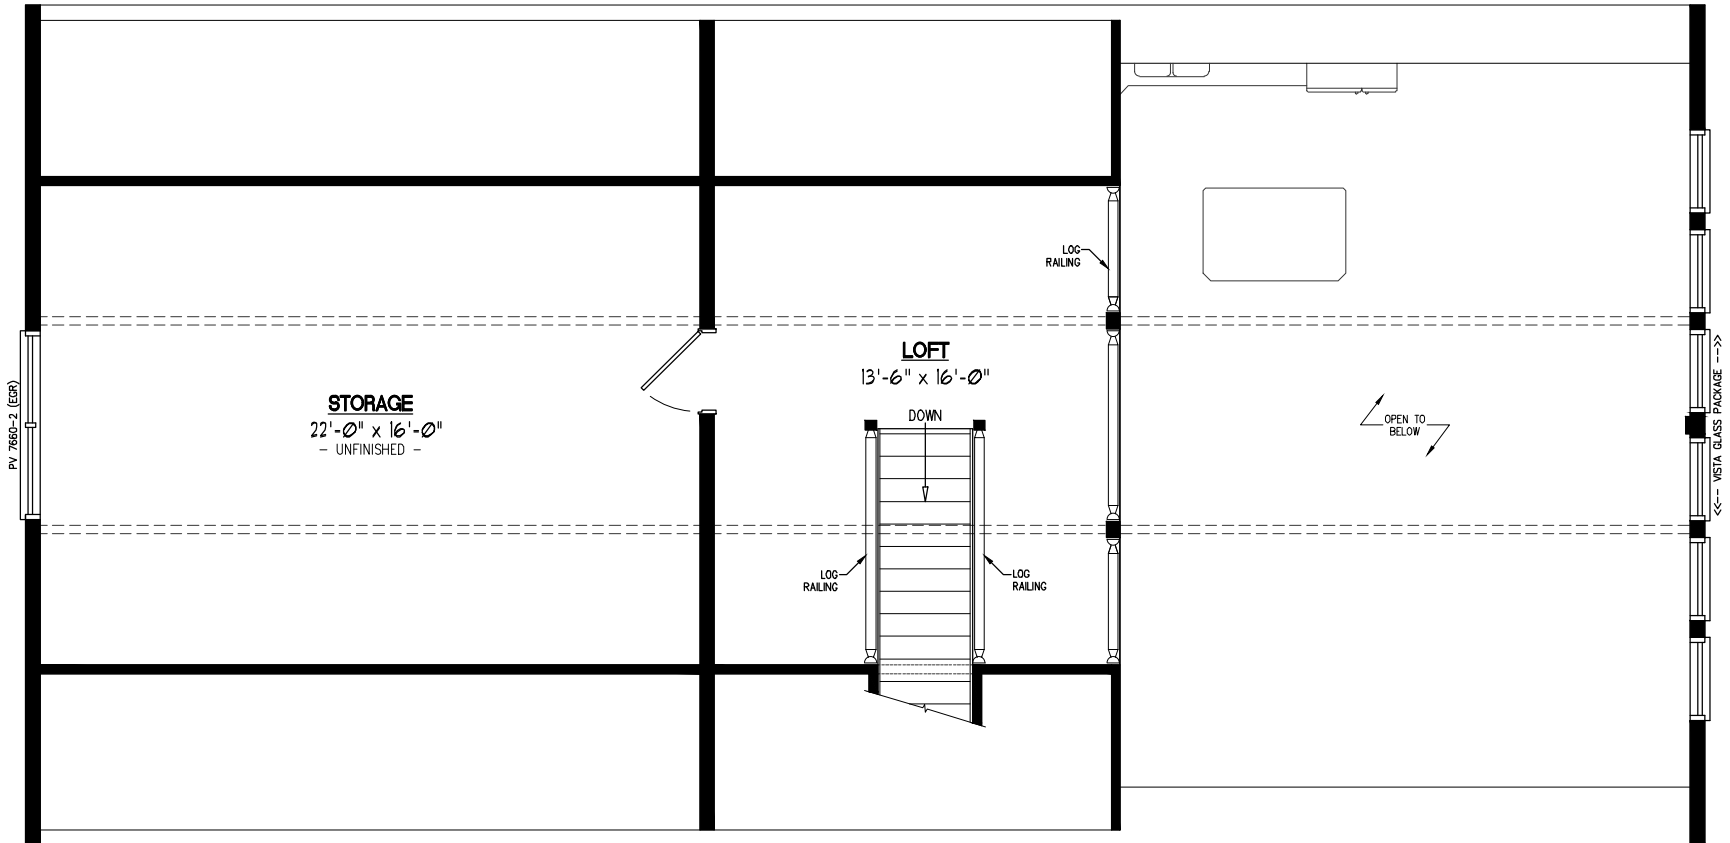

28x56 MOUNTAINEER DELUXE Plan #28MD1409

28x56 MOUNTAINEER DELUXE Plan #28MD1409 2nd Floor